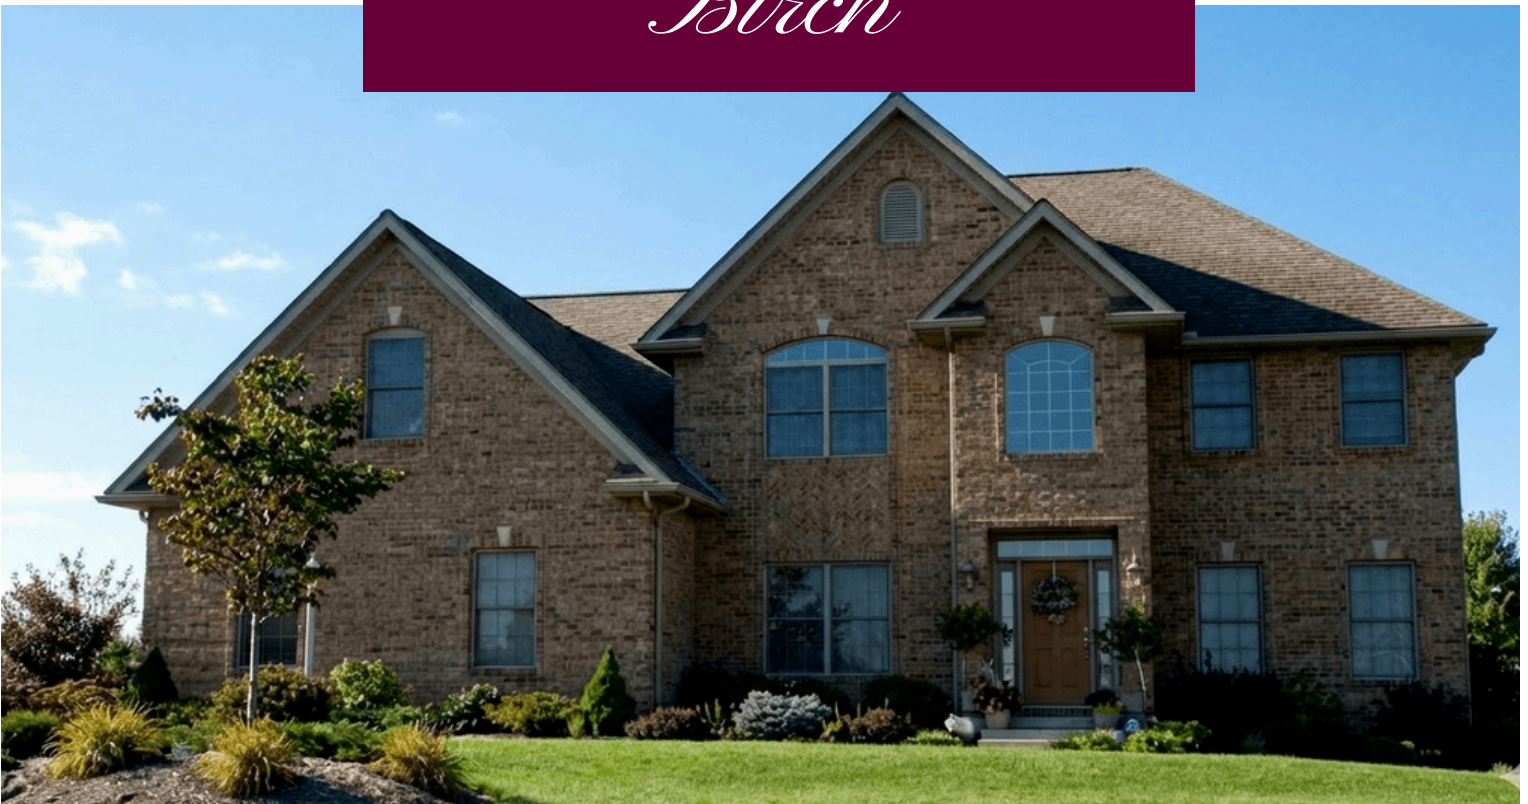

Birch

3126 SF | 4 BEDROOMS | 2.5 BATHS

NEW CONSTRUCTION SPECIALISTS: Some upgrades/options may be shown

Jean Taylor, REALTOR®

717-926-3044 Cell

717-279-6222 Office

jtaylor@homesale.com

Joan Hains, REALTOR®