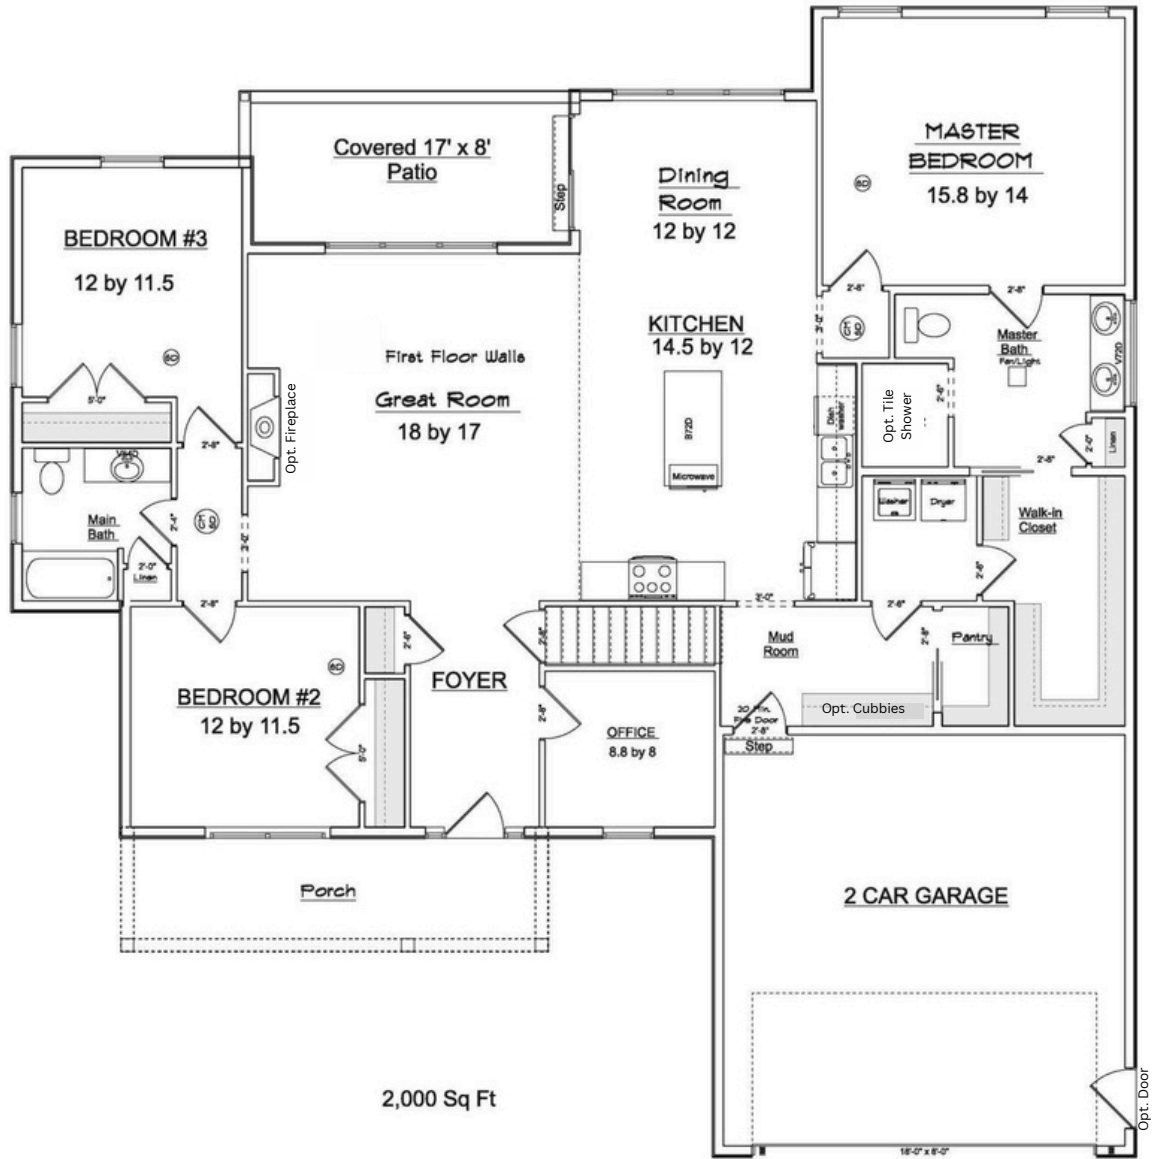

# Briarwood

2000 SF | 3 BEDROOMS | 2 BATHS

Some upgrades/options may be shown

Visit [SGeraldMusserCommunities.com](http://SGeraldMusserCommunities.com)

See floor plan on back

**BERKSHIRE HATHAWAY**  
HOMESERVICES

HOMESALE REALTY

Your World. Under One Roof.

Some upgrades/options may be shown