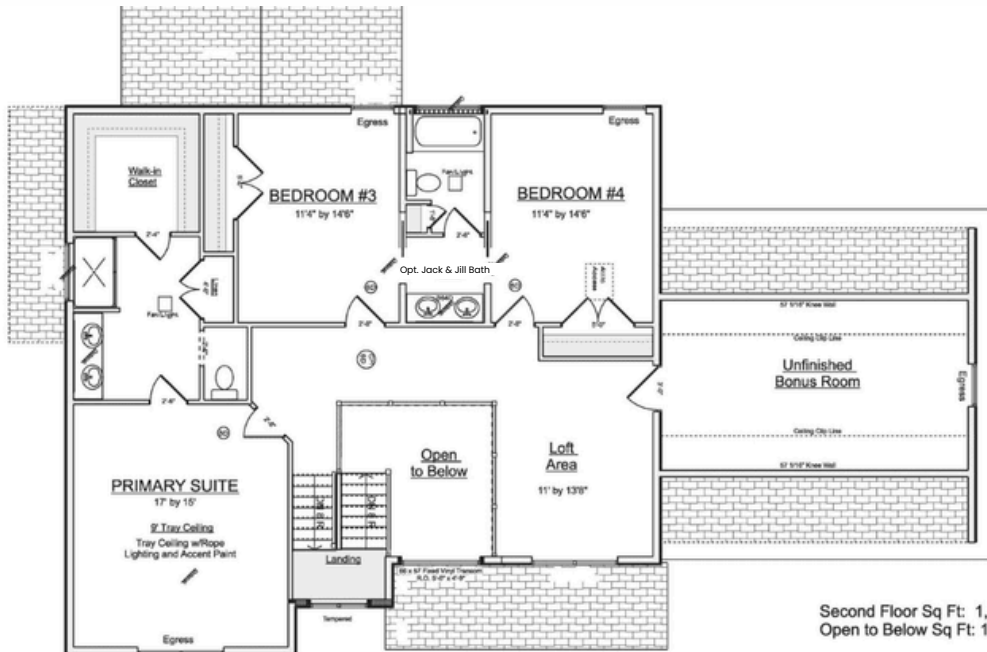

- See all our Standard Features
- Review Builder Specifications
- Customize Your New Home

Visit SGeraldMusserCommunities.com

See floor plan on back

BERKSHIRE HATHAWAY | HOMESALE REALTY
HOMESERVICES

Your World. Under One Roof.

FIRST FLOOR

Optional First Floor

SECOND FLOOR

Second Floor Sq Ft: 1,337
Open to Below Sq Ft: 113

Some upgrades/options may be shown

BERKSHIRE HATHAWAY | HOMESALE REALTY
HOMESERVICES

Your World. Under One Roof.