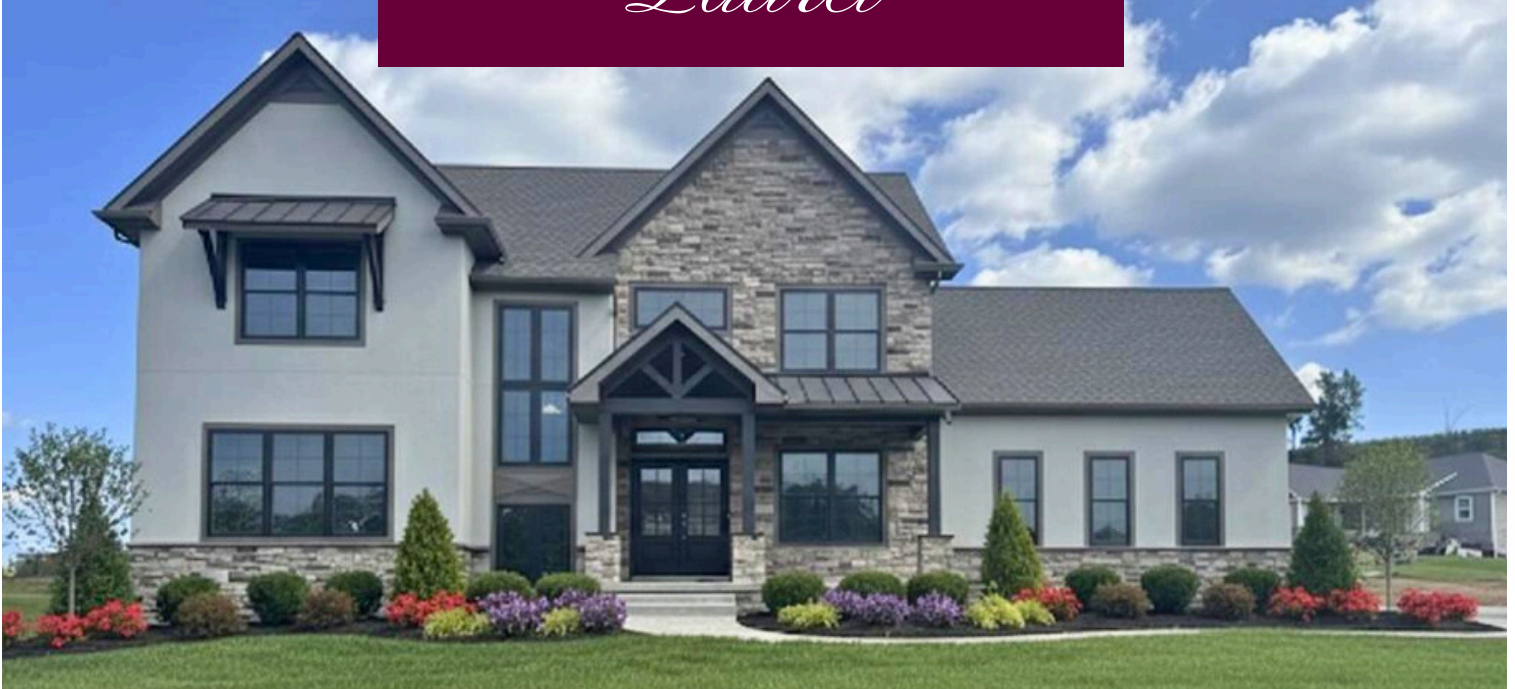

Laurel

3095 SF | 4 BEDROOMS | 3.5 BATHS

Some upgrades/options may be shown

NEW CONSTRUCTION SPECIALISTS:

Jean Taylor, REALTOR®

717-926-3044 Cell
717-279-6222 Office
jtaylor@homesale.com

Joan Hains, REALTOR®