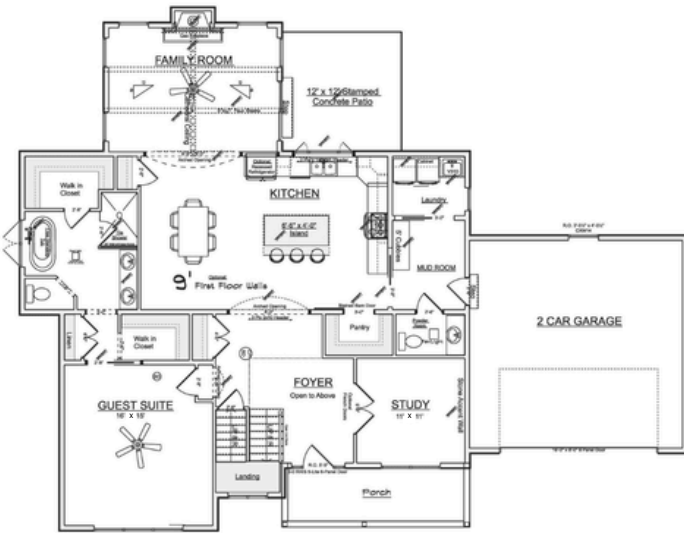

# Laurel

3095 SF | 4 BEDROOMS | 3.5 BATHS

Some upgrades/options may be shown

## FIRST FLOOR