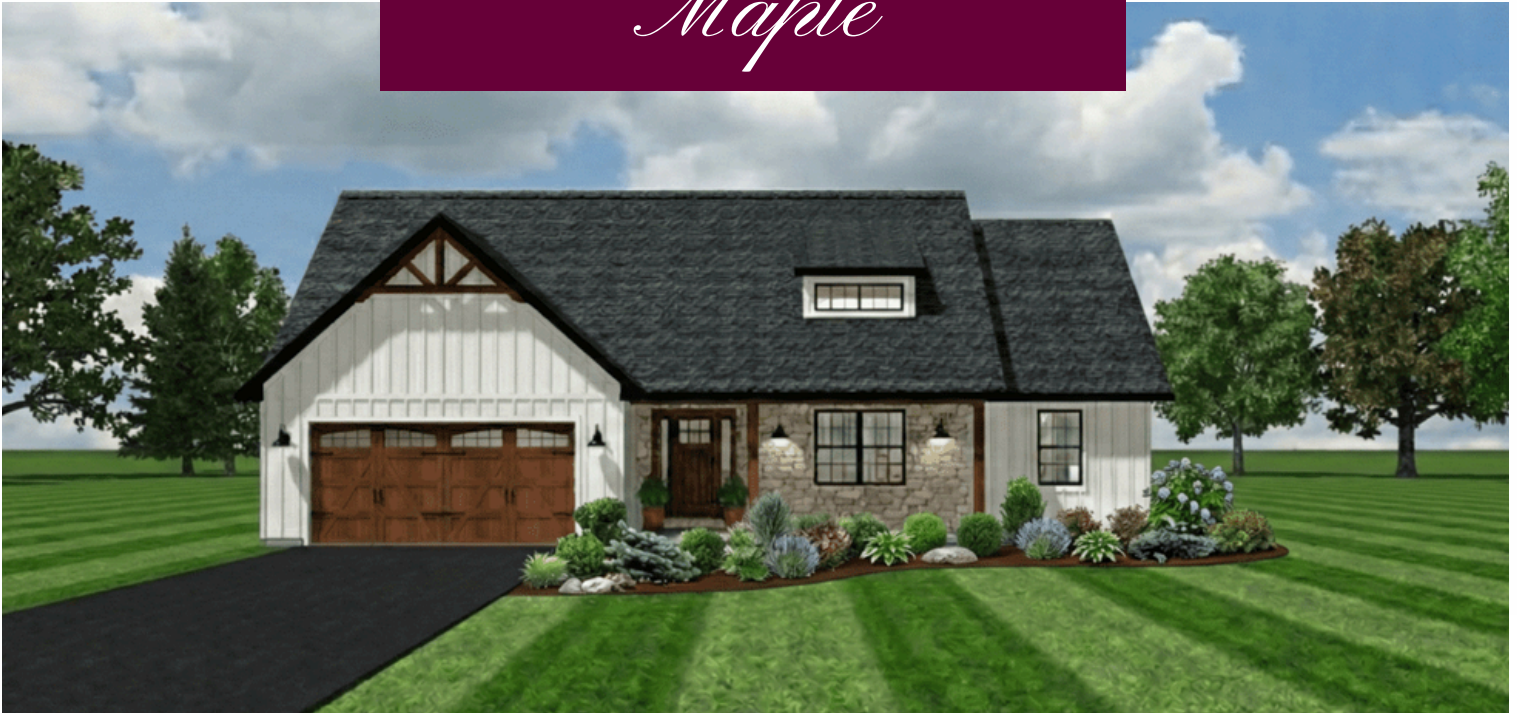

Maple

1870 SF | 3 BEDROOMS | 2 BATHS

Some upgrades/options may be shown

NEW CONSTRUCTION SPECIALISTS:

Jean Taylor, REALTOR®

717-926-3044 Cell
717-279-6222 Office
jtaylor@homesale.com

Joan Hains, REALTOR®

717-926-8025 Cell
717-279-6222 Office
joanh@homesale.com

Visit SGeraldMusserCommunities.com

See floor plan on back

BERKSHIRE HATHAWAY | HOMESALE REALTY
HOMESERVICES

Your World. Under One Roof.

Some upgrades/options may be shown

BERKSHIRE HATHAWAY | HOMESALE REALTY
 HOMESERVICES